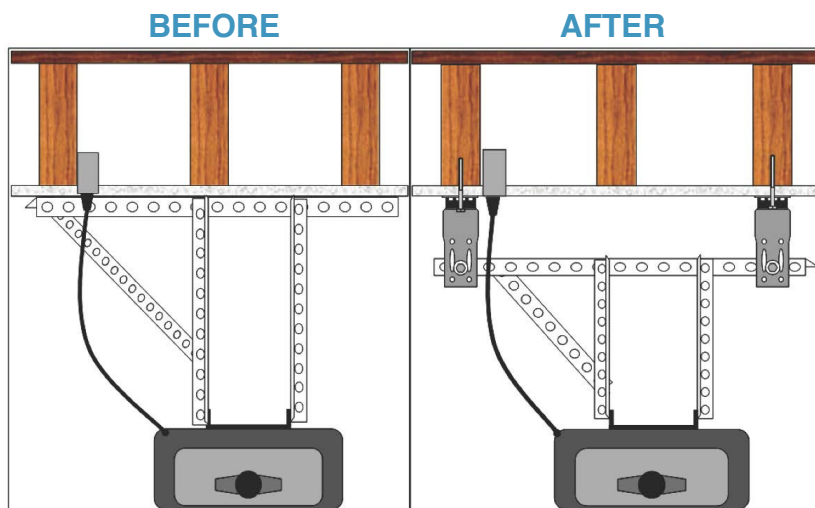

SPEC DATA SHEET # OELEX-GDI

4700 Clairton Blvd., Pittsburgh, PA 15236
Tel: (412) 884-3000 • Fax: (412) 884-3300
www.oeler.com • sales@oeler.com

OELEX-GDI GARAGE DOOR ISOLATOR

The OELEX-GDI (Garage Door Isolator) by Oeler Industries, Inc. decouples the vibrations from your garage door opener when it is in operation. The OELEX-GDI kit has a motor isolator and rail isolators. You can purchase the motor isolator by itself or with the rail kits for a complete vibration isolation system.

APPLICATIONS:

- Apartment
- Condo
- Commercial
- Retail
- Conference Room
- Recording Studio
- Home Theater
- Commercial Theater

FEATURES:

- Available for wood, steel, metal deck, concrete