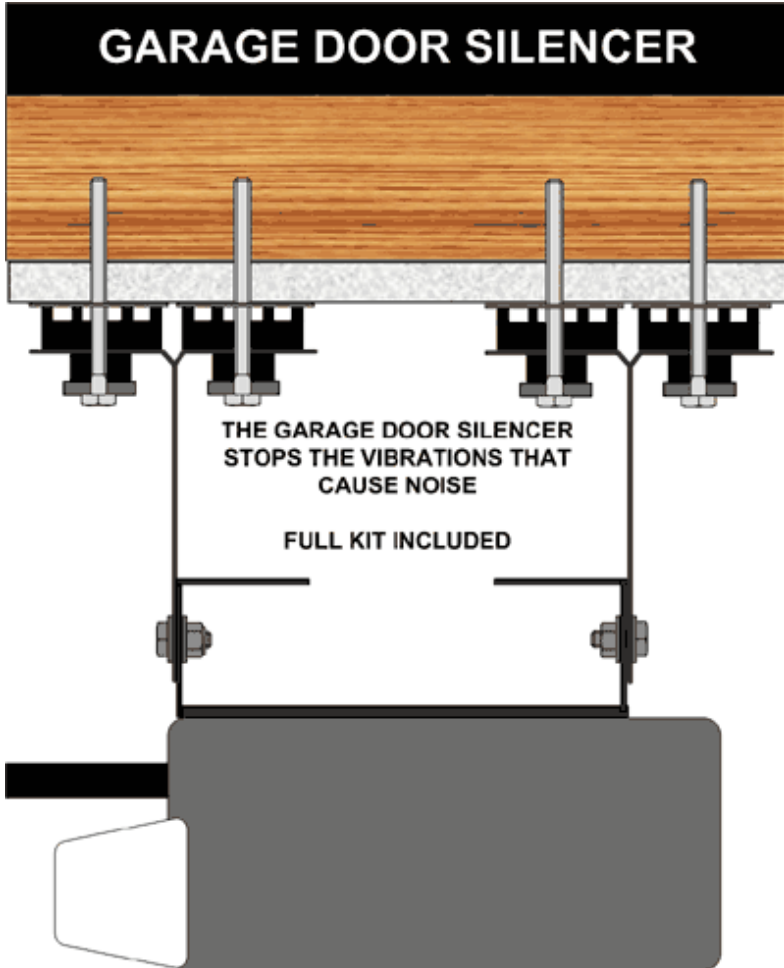

Technical or installation support 1-866-774-2100 or Visit www.pac-intl.com