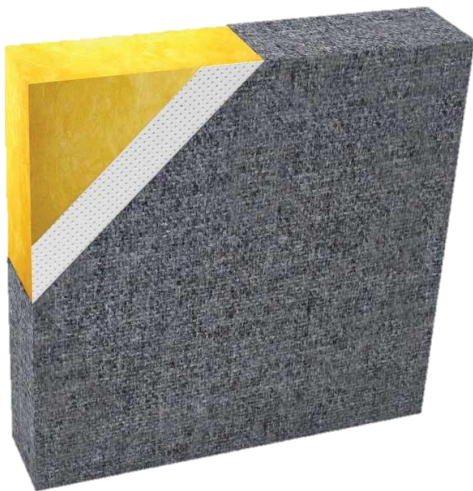

# OX-400 HIGH ABUSE PANELS

Oelex Acoustical Wall Panels by Oeler Industries, Inc. are the solution for areas that require noise reduction and are available in a variety of models for various applications. The OX-400 Wall Panel is manufactured specifically as a high abuse absorber panel that offers both excellent absorption and high durability. Application for the OX-400 panels includes gymnasiums, schools, universities, prisons, recreation centers and any area where excess reverberation and abuse resistance is required.

OX-400 High-Abuse Wall Panels are constructed using a high impact 1/4 6" thick perforated co-polymer underlayment laminated over a 1" or 2" thick 6-7 PCF fiberglass absorber core. The panels are fully wrapped in standard, custom or C.O.M fabric. Panels are available in 1 1/4 6" and 2 1/4 6" thickness with sizes up to a maximum of 4' X 10'.

OX-400 panels are easily installed using mechanical clips or adhesive and impaling clips. Consult with factory on the best-suited mounting for your specific application.

## FEATURES:

- High-quality, economical, multipurpose panels
- Excellent acoustical performance
- Class A fire rated
- Standard, designer or C.O.M. fabric

Intelligent Acoustic Solutions

SPEC DATA SHEET # OX-400